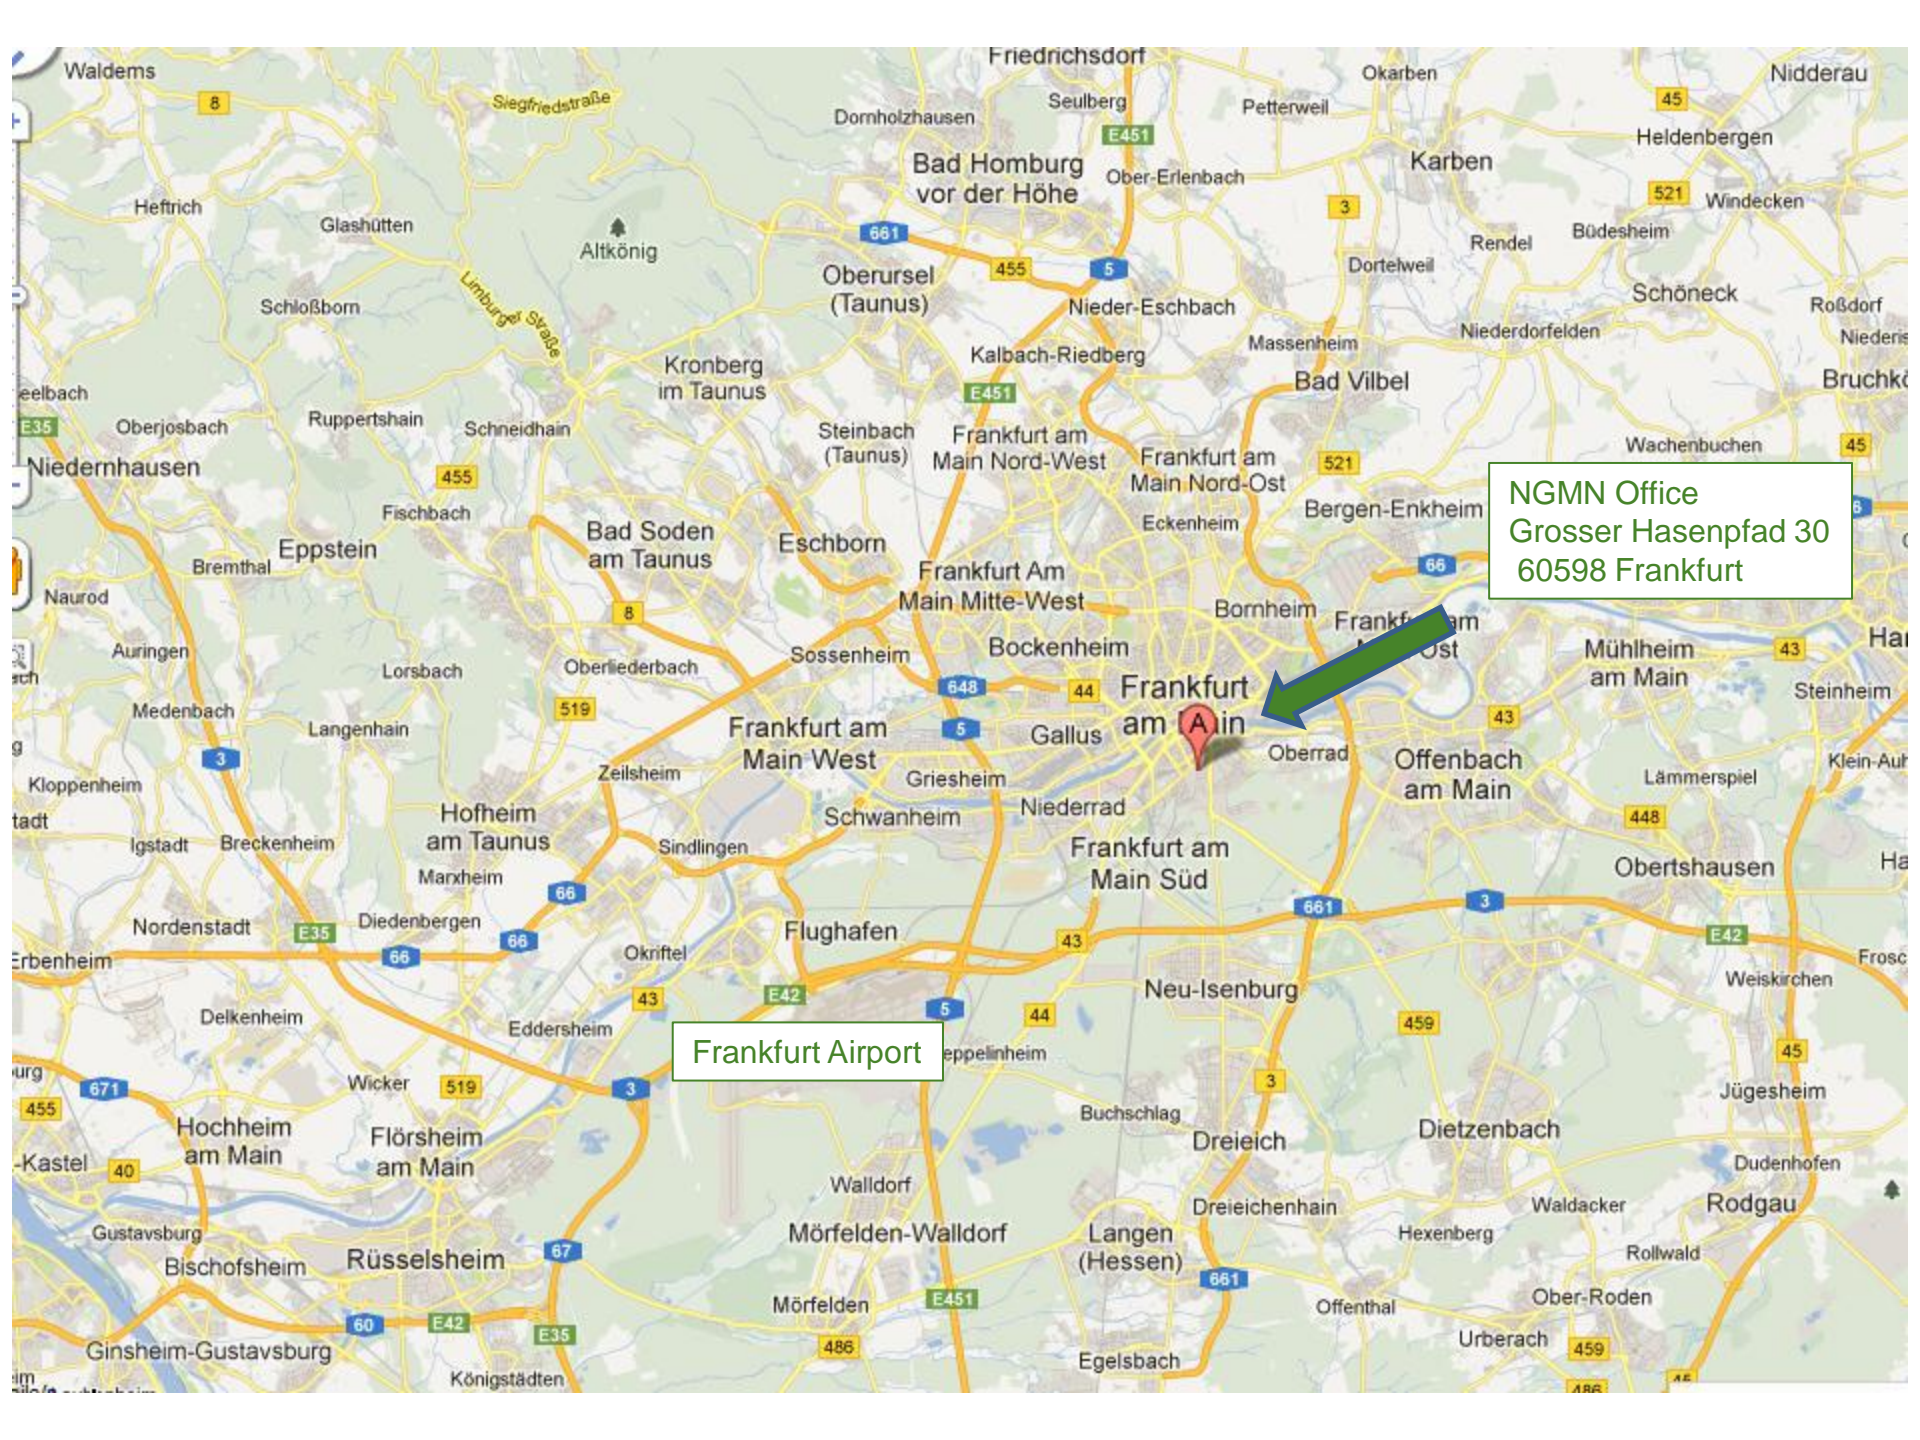

NGMN Office

Grosser Hasenpfad 30

60598 Frankfurt

Directions

By public transport:

- From the **airport** take the underground line S-Bahn S9 direction “Hanau Hauptbahnhof”. Please get off at Konstablerwache and switch to S-Bahn S4 direction Langen. Please exit at stop Frankfurt Süd / Südbahnhof. Walk towards the exit Mörfelder Landstrasse turn right and then left into Grosser Hasenpfad.
- From the **central station** you will find regional trains running very frequently between Frankfurt central station “Hauptbahnhof” and “Frankfurt Süd / Südbahnhof”. It is one stop and the trip takes about 4 minutes. Please check the local listing at the main station for the current train.

By taxi:

- Distance from the main station (Hauptbahnhof) about 15 minutes
- Distance from the airport about 15 minutes

Central Station

Hotel Fleming's
Main Riverside

Lindner Hotel
& Residence
Main Plaza

Frankfurt
(Main)Süd

NGMN Office
Grosser Hasenpfad 30
60598 Frankfurt

Holiday Inn
Hotel Frankfurt
City-South

NGMN Office
Grosser Hasenpfad 30
60598 Frankfurt

Frankfurt Airport